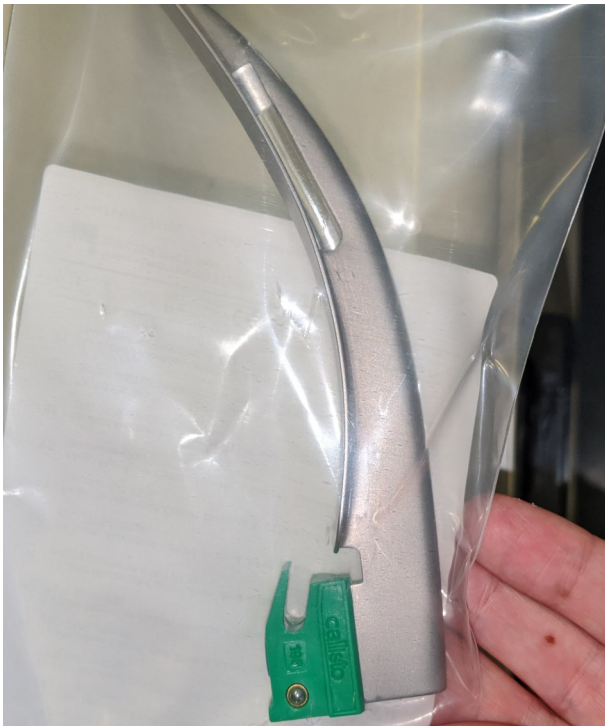

Please Check Crash trolley for compatibility of Laryngoscope handle to Laryngoscope Blade.

Green Handle to Green Blade only

CORRECT

INCORRECT

If incompatible, replace blade immediately via Equipment Pool